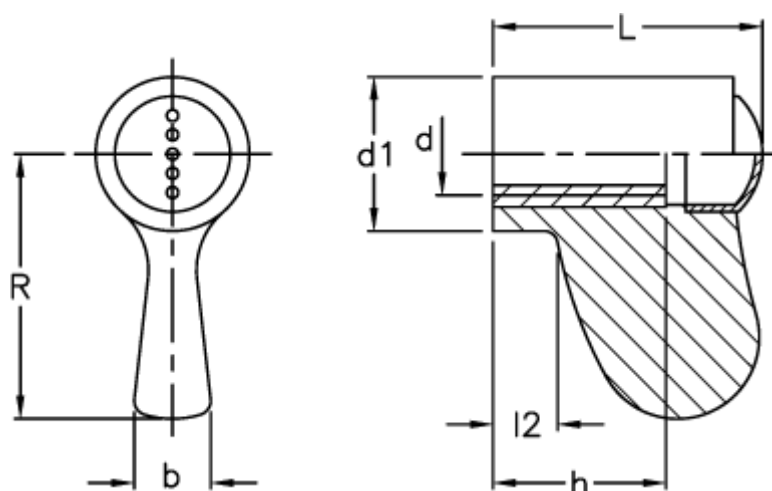

# Data Sheet

Article number: 23052252415

Description: E+G Single wing nut  
ESN.55-B M8-C5, light-blue centre cap

## Measures

b	= 8
d1	= 16
d 6H	= M8
h	= 18
L	= 28
l2	= 6.5
R	= 27.5